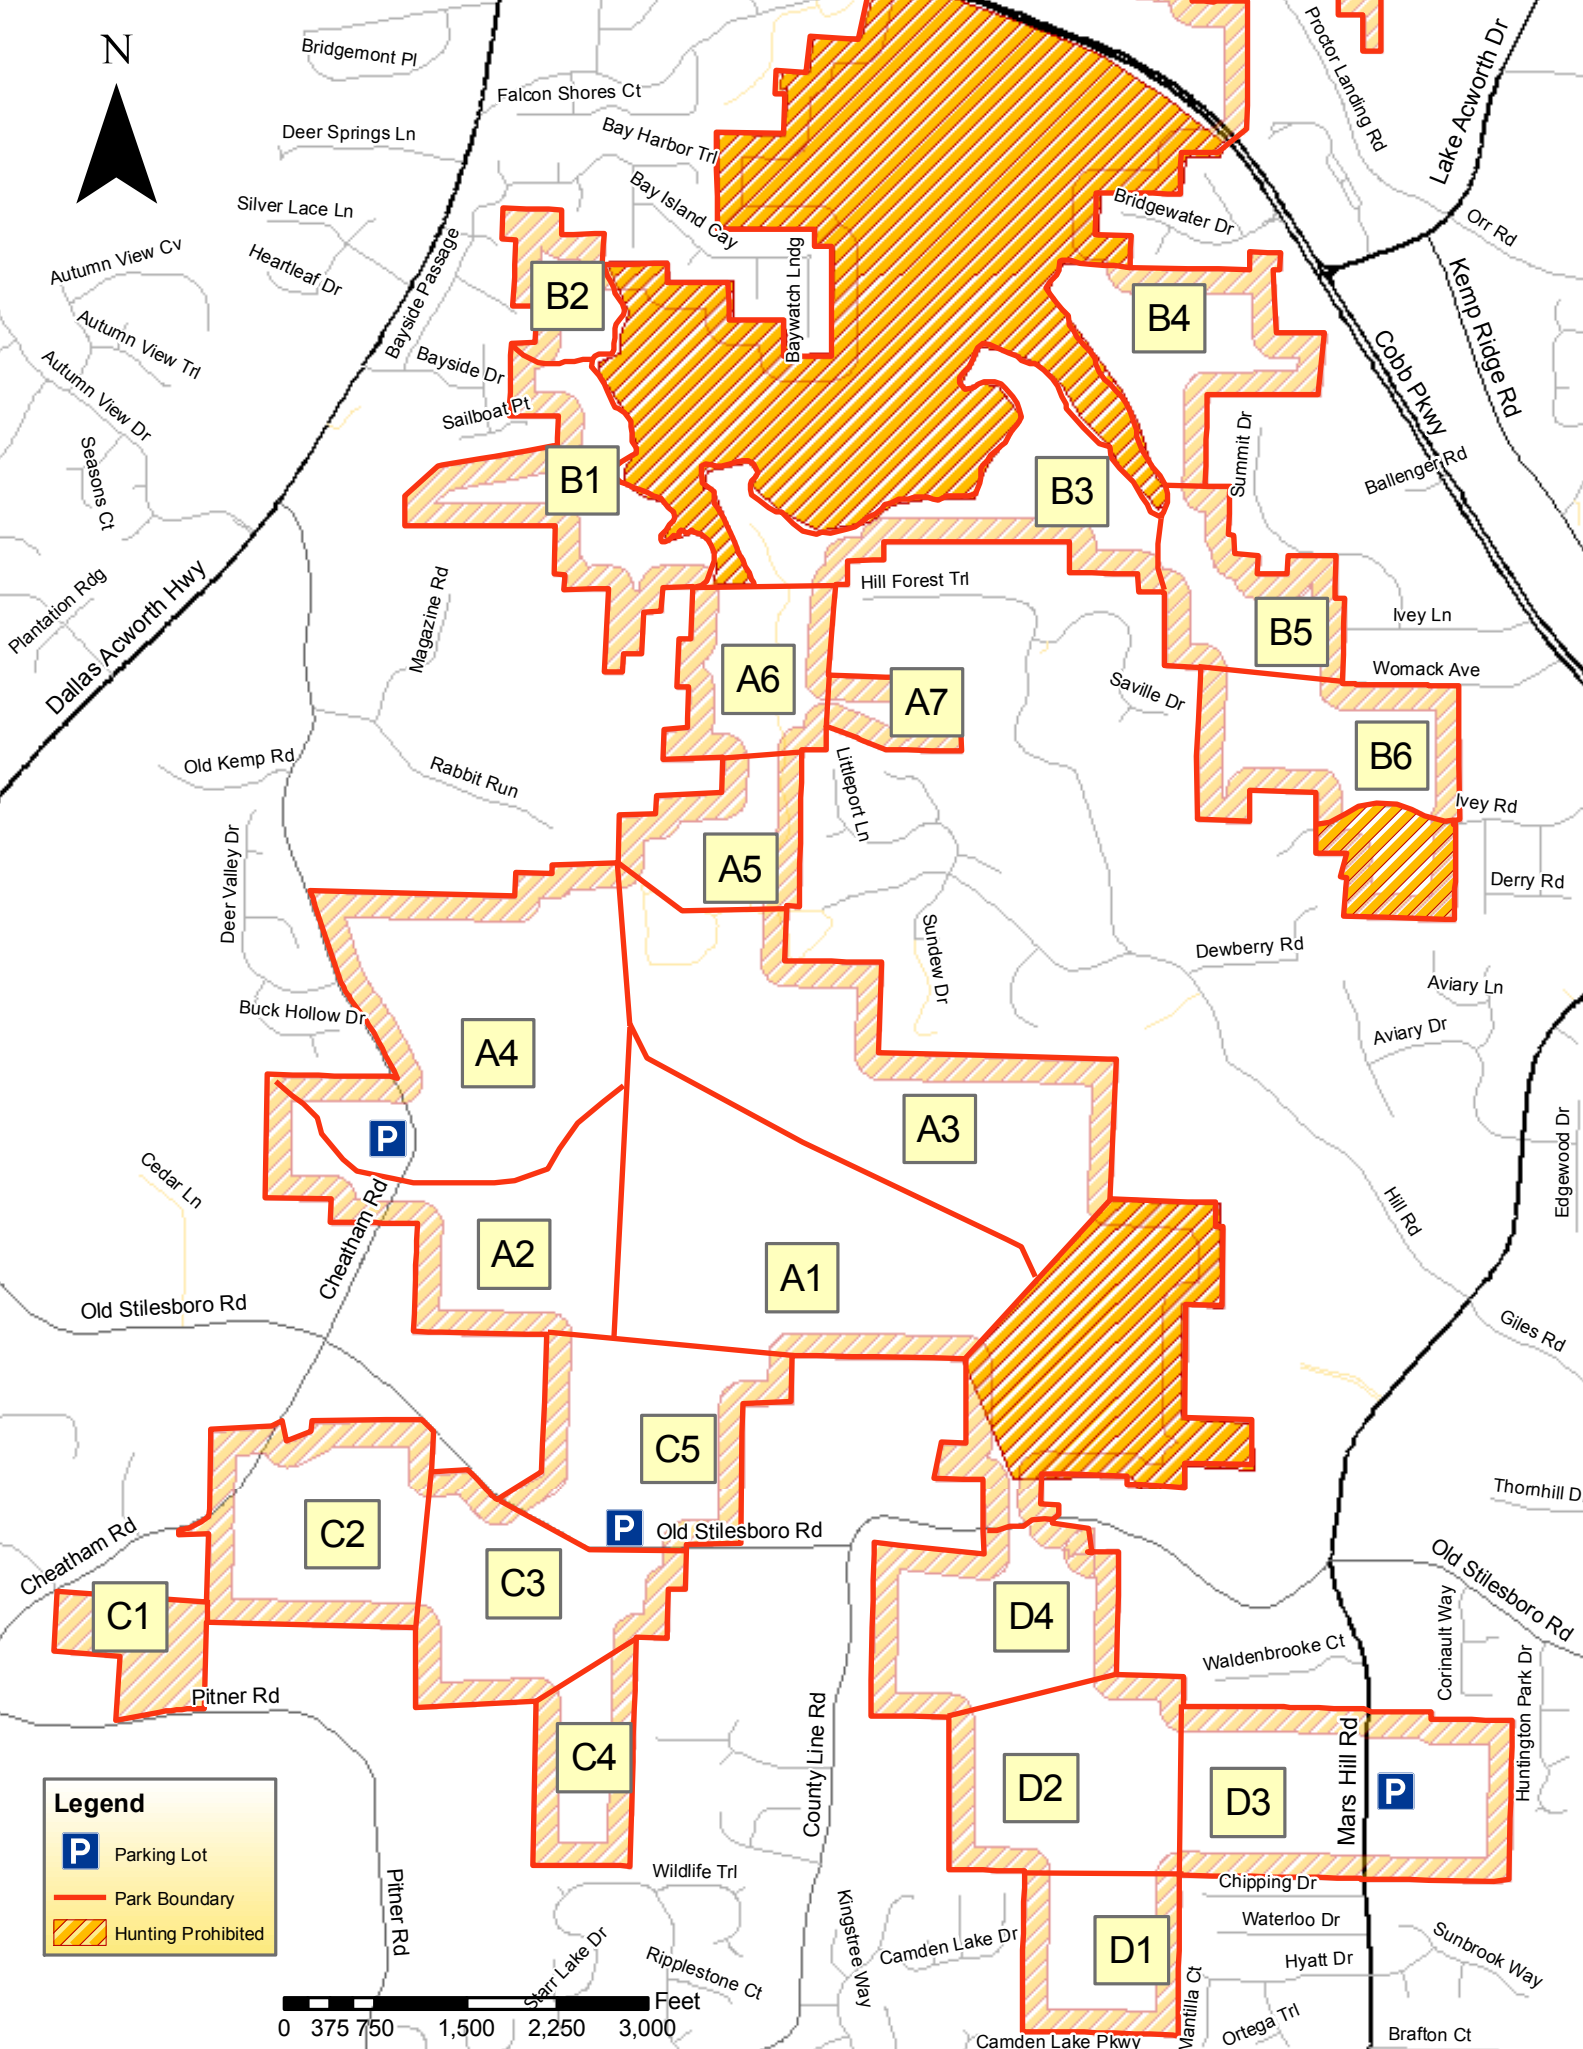

N

Legend

-  Parking Lot
-  Park Boundary
-  Hunting Prohibited