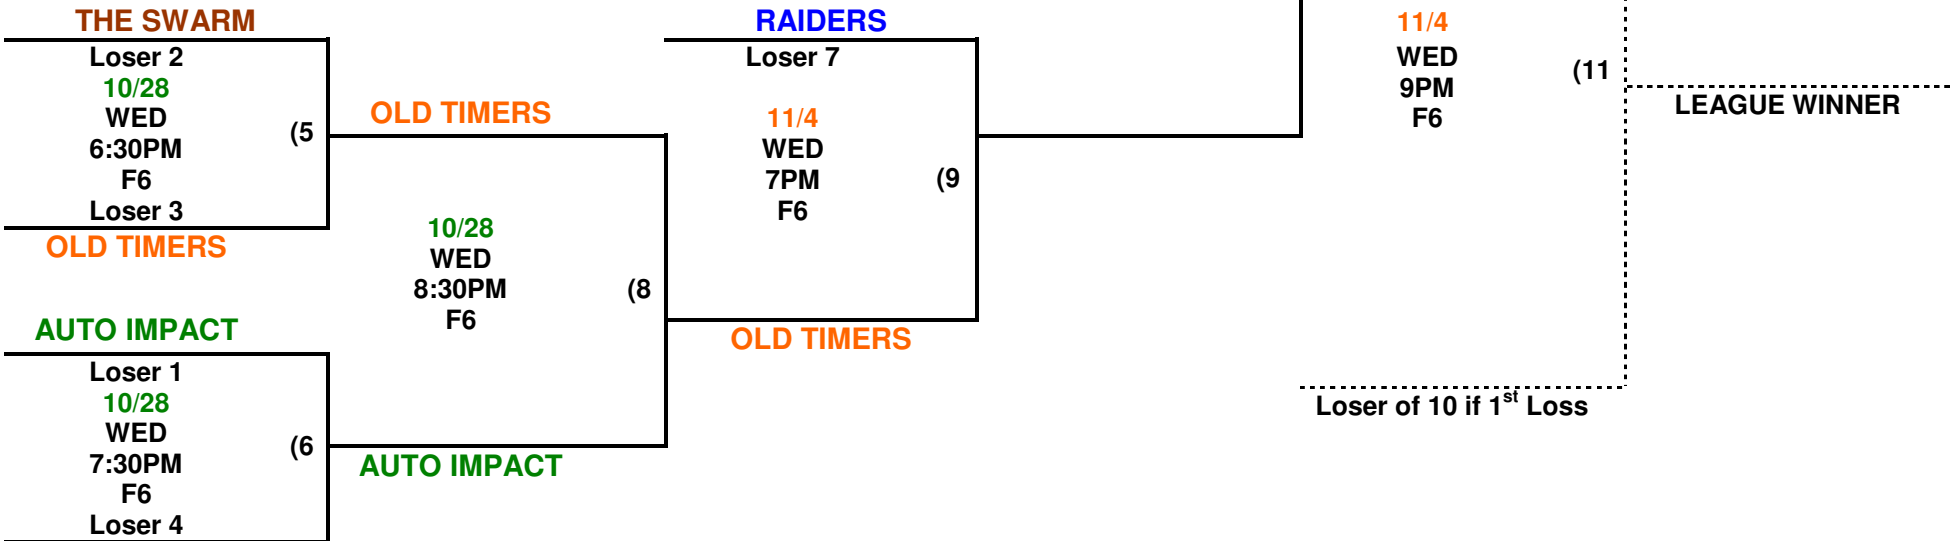

Winners' Bracket

**2009
LOST MOUNTAIN
FALL SOFTBALL
TOURNAMENT**

Losers' Bracket

GAMES 1 – 9 HIGHER SEED IS HOME TEAM

GAMES 10 & 11 – COIN TOSS