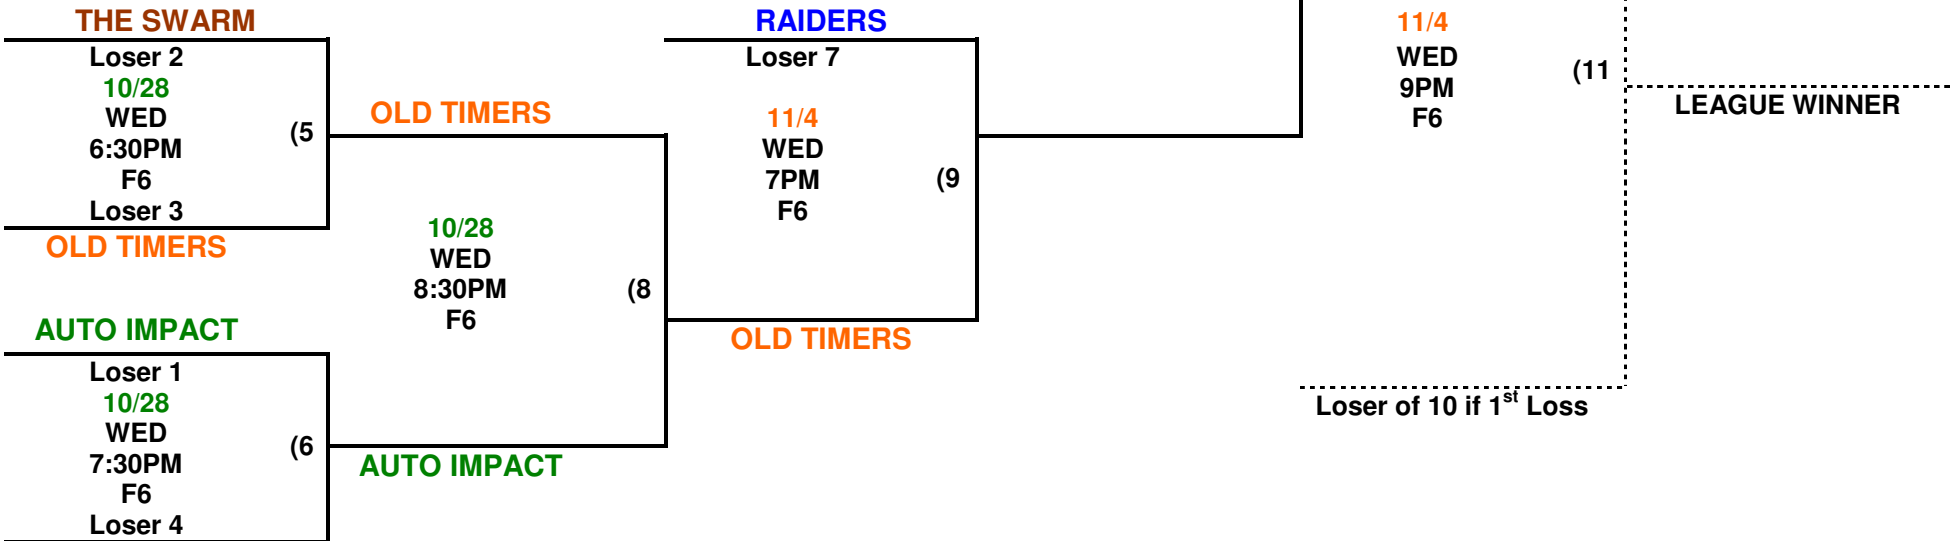

**Winners' Bracket**

**2009  
LOST MOUNTAIN  
FALL SOFTBALL  
TOURNAMENT**

**Losers' Bracket**

**GAMES 1 – 9 HIGHER SEED IS HOME TEAM**

**GAMES 10 & 11 – COIN TOSS**