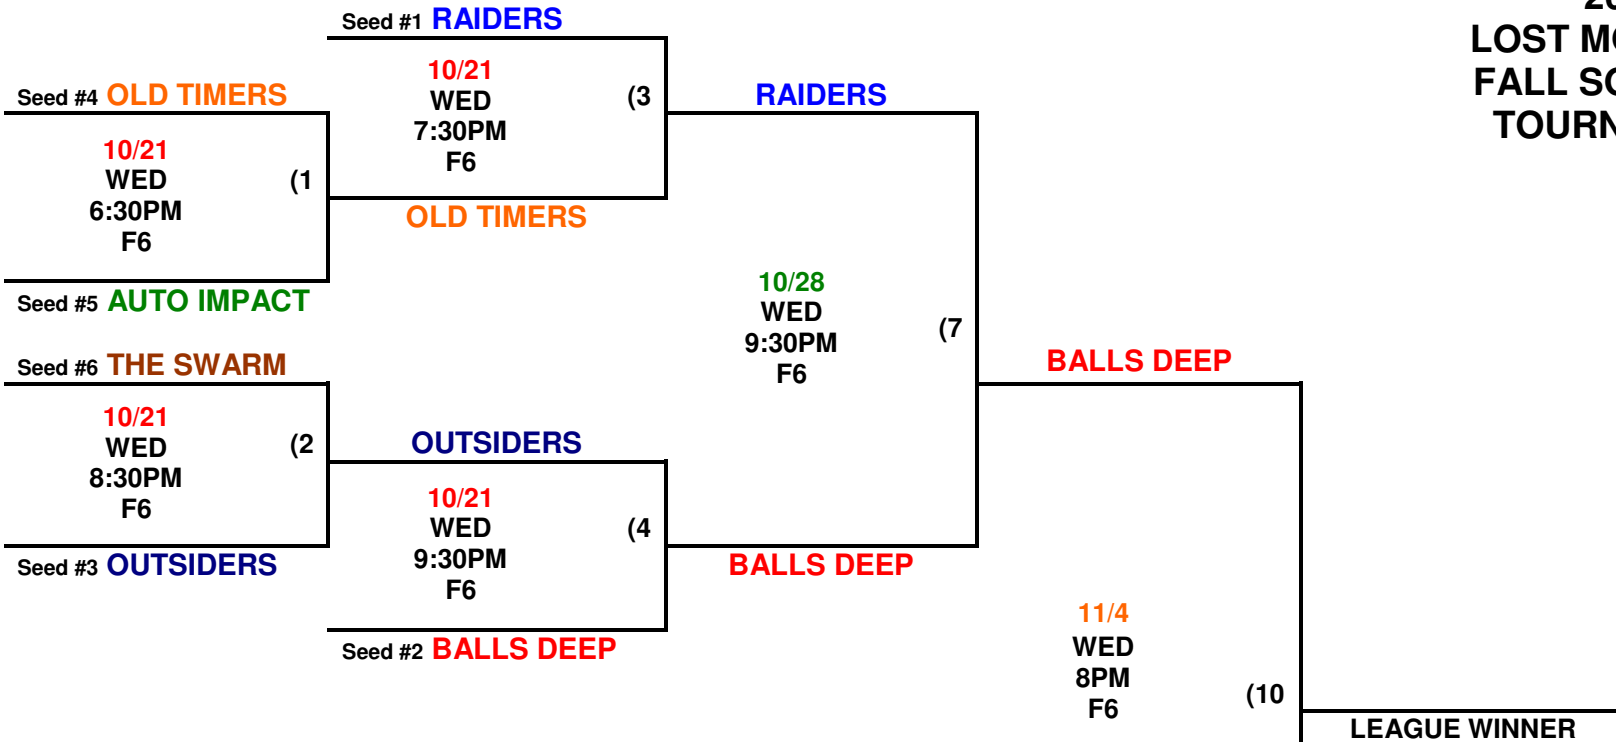

**Winners' Bracket**

**2009  
LOST MOUNTAIN  
FALL SOFTBALL  
TOURNAMENT**

**Losers' Bracket**

**GAMES 1 – 9 HIGHER SEED IS HOME TEAM**

**GAMES 10 & 11 – COIN TOSS**