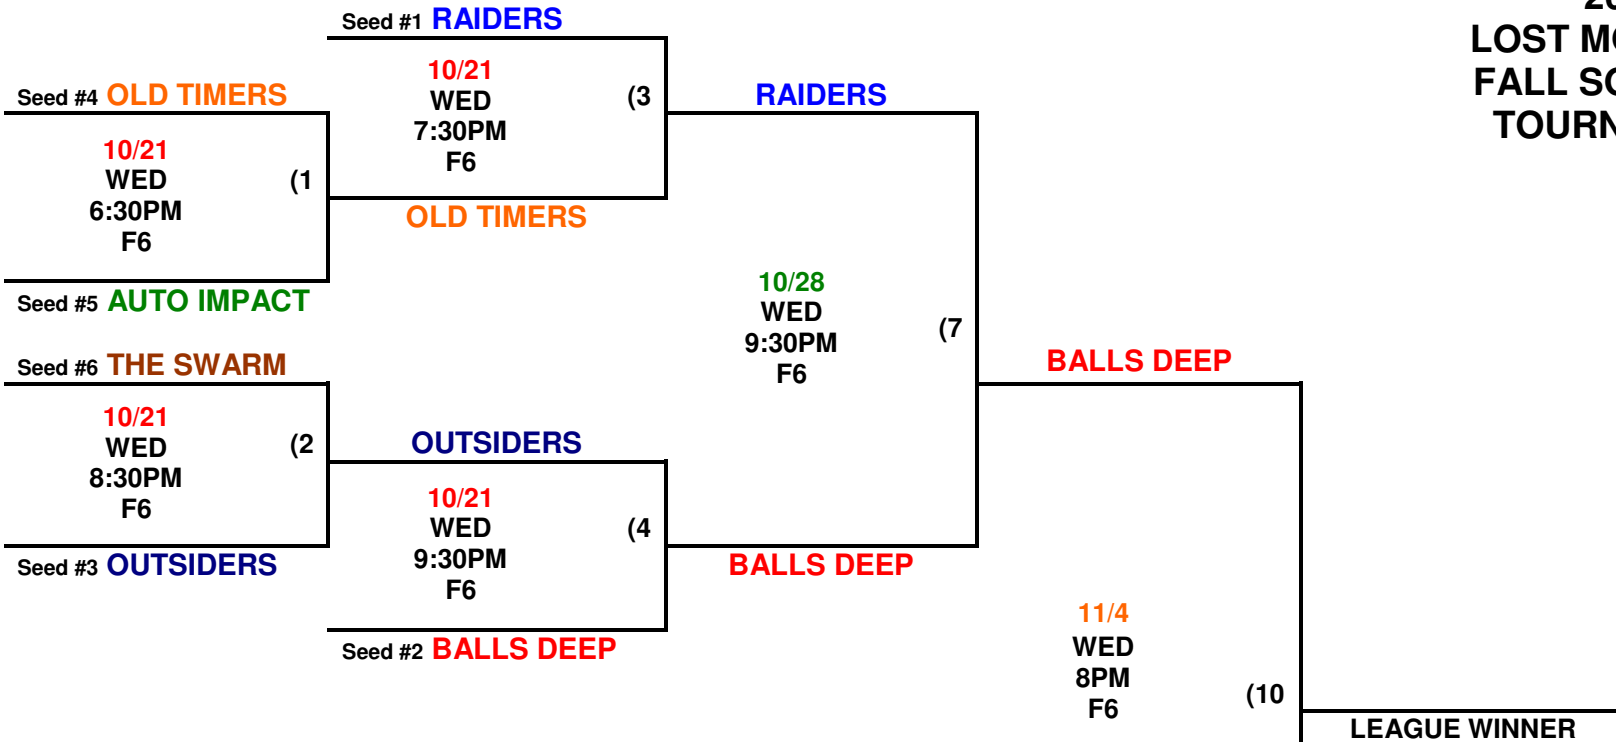

Winners' Bracket

**2009
LOST MOUNTAIN
FALL SOFTBALL
TOURNAMENT**

Losers' Bracket

GAMES 1 – 9 HIGHER SEED IS HOME TEAM

GAMES 10 & 11 – COIN TOSS