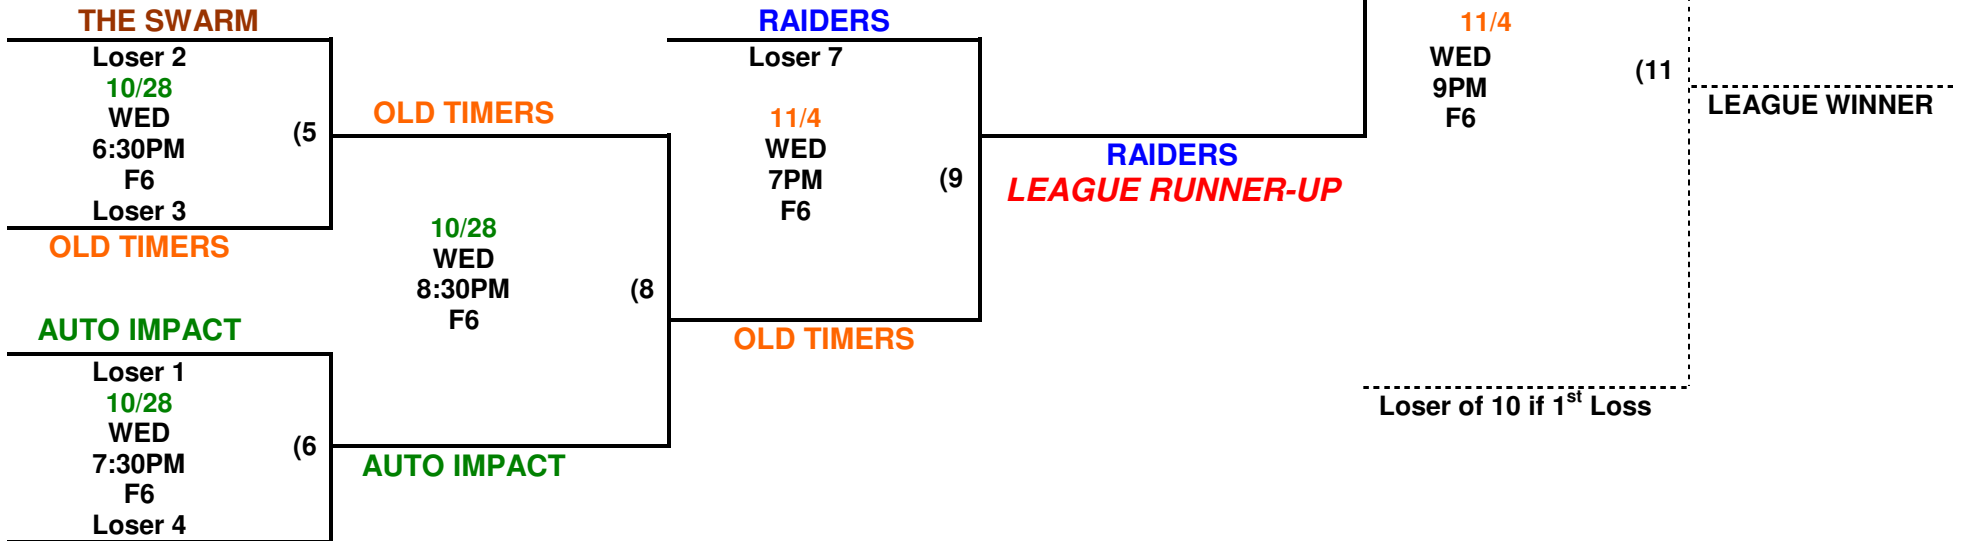

Winners' Bracket

**2009
LOST MOUNTAIN
FALL SOFTBALL
TOURNAMENT**

Losers' Bracket

GAMES 1 – 9 HIGHER SEED IS HOME TEAM

GAMES 10 & 11 – COIN TOSS