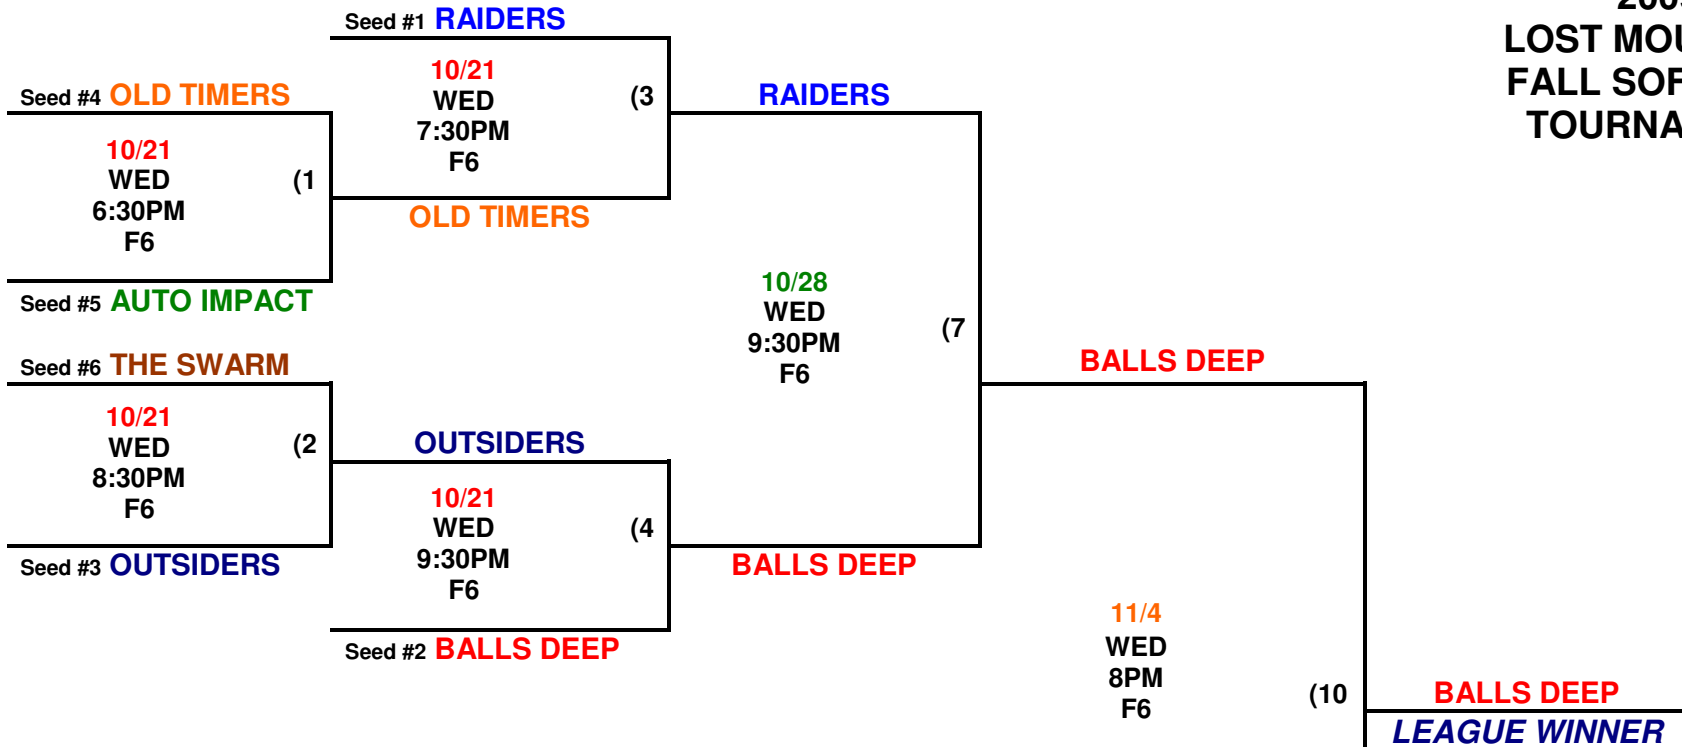

Winners' Bracket

**2009
LOST MOUNTAIN
FALL SOFTBALL
TOURNAMENT**

Losers' Bracket

GAMES 1 – 9 HIGHER SEED IS HOME TEAM

GAMES 10 & 11 – COIN TOSS